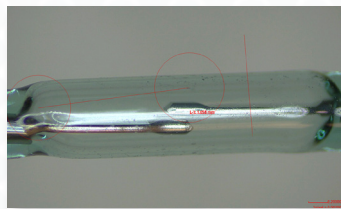

Mighty Cam Eidos

Digital Microscope

[13.3x - 94.4x] w/ LED Track Stand and 360 Viewer

Digital Inspection and Measurement System featuring our Detented Micro Lens with a 360 Viewer, Mighty Cam Eidos camera mounted on track stand with top and bottom adjustable LED Lighting. The Mighty Cam Eidos features a built-in 11.6" HD monitor with built-in measurement and image capture capabilities. **Provides a magnification range of 13.3x - 94.4x.**

Inspect from Any Angle	Micro Zoom Lens	Mighty Cam Eidos	Track Stand
No need to move the part	13.3x - 94.4x Magnification (22" Monitor)	Inspect, measure & save images to USB	Adjustable overhead & back light

LED Overhead & Back Light

Built-in Measurement Capabilities

HDMI Mode
(View on an HD monitor)

360 Viewer
Spin 360 for rotating angles

Inspect Parts from Any Angle

Features

- 0.6x to 4x zoom magnification
- Detented Lens for High Accuracy Measurement
- 360 viewing with included attachment
- Track Stand with Large Base
- All-in-one, compact system
- 1080p Full HD Imaging at 60 FPS
- HDMI Output for additional monitor viewing
- Built-in measurement capabilities
- Enhances productivity - eliminates eye strain and body fatigue
- 11.6" built-in HD monitor
- Save high resolution image/video files directly to USB Storage card
- 1080p Full HD Output
- Monitor can be tilted to the optimal viewing angle

*360 viewer is required to be in the off position to perform measurements

Mighty Cam Eidos		
13.3x-94.4x w/ LED Track Stand & 360 Viewer		
Item #	26700-151-C05-260-506	
Magnification	360 Viewer ON 13.3x - 94.4x (22" Monitor)	360 Viewer OFF 13.3x - 94.4x (22" Monitor)
Working Dist.	360 Viewer ON 0.91" (23mm)	360 Viewer OFF 3" (76.2mm)
Resolution	1920 x 1080 @ 60FPS	
Interface	HDMI	
Package Contents	<ul style="list-style-type: none"> • 26100-260: Mighty Cam Eidos • 26700-170: 360 Viewer • 26700-151-C05: Micro Lens + 0.5x Coupler • 26700-151AP: Lens Adapter Plate • 26800B-506: LED Track Stand 	