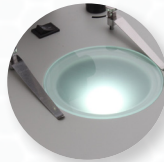

Mighty Cam Eidos

Digital Microscope

[13.3x - 94.4x] w/ LED Track Stand and 360 Viewer

Digital Inspection and Measurement System featuring our Detented Micro Lens with a 360 Viewer, Mighty Cam Eidos camera mounted on track stand with top and bottom adjustable LED Lighting. The Mighty Cam Eidos features a built-in 11.6" HD monitor with built-in measurement and image capture capabilities. **Provides a magnification range of 13.3x - 94.4x.**

Inspect from Any Angle	Micro Zoom Lens	Mighty Cam Eidos	Track Stand
No need to move the part	13.3x - 94.4x Magnification (22" Monitor)	Inspect, measure & save images to USB	Adjustable overhead & back light

LED Overhead & Back Light

Built-in Measurement Capabilities

HDMI Mode
(View on an HD monitor)

360 Viewer
Spin 360 for rotating angles

Inspect Parts from Any Angle

Features

- 0.6x to 4x zoom magnification
- Detented Lens for High Accuracy Measurement
- 360 viewing with included attachment
- Track Stand with Large Base
- All-in-one, compact system
- 1080p Full HD Imaging at 60 FPS
- HDMI Output for additional monitor viewing
- Built-in measurement capabilities
- Enhances productivity - eliminates eye strain and body fatigue
- 11.6" built-in HD monitor
- Save high resolution image/video files directly to USB Storage card
- 1080p Full HD Output
- Monitor can be tilted to the optimal viewing angle